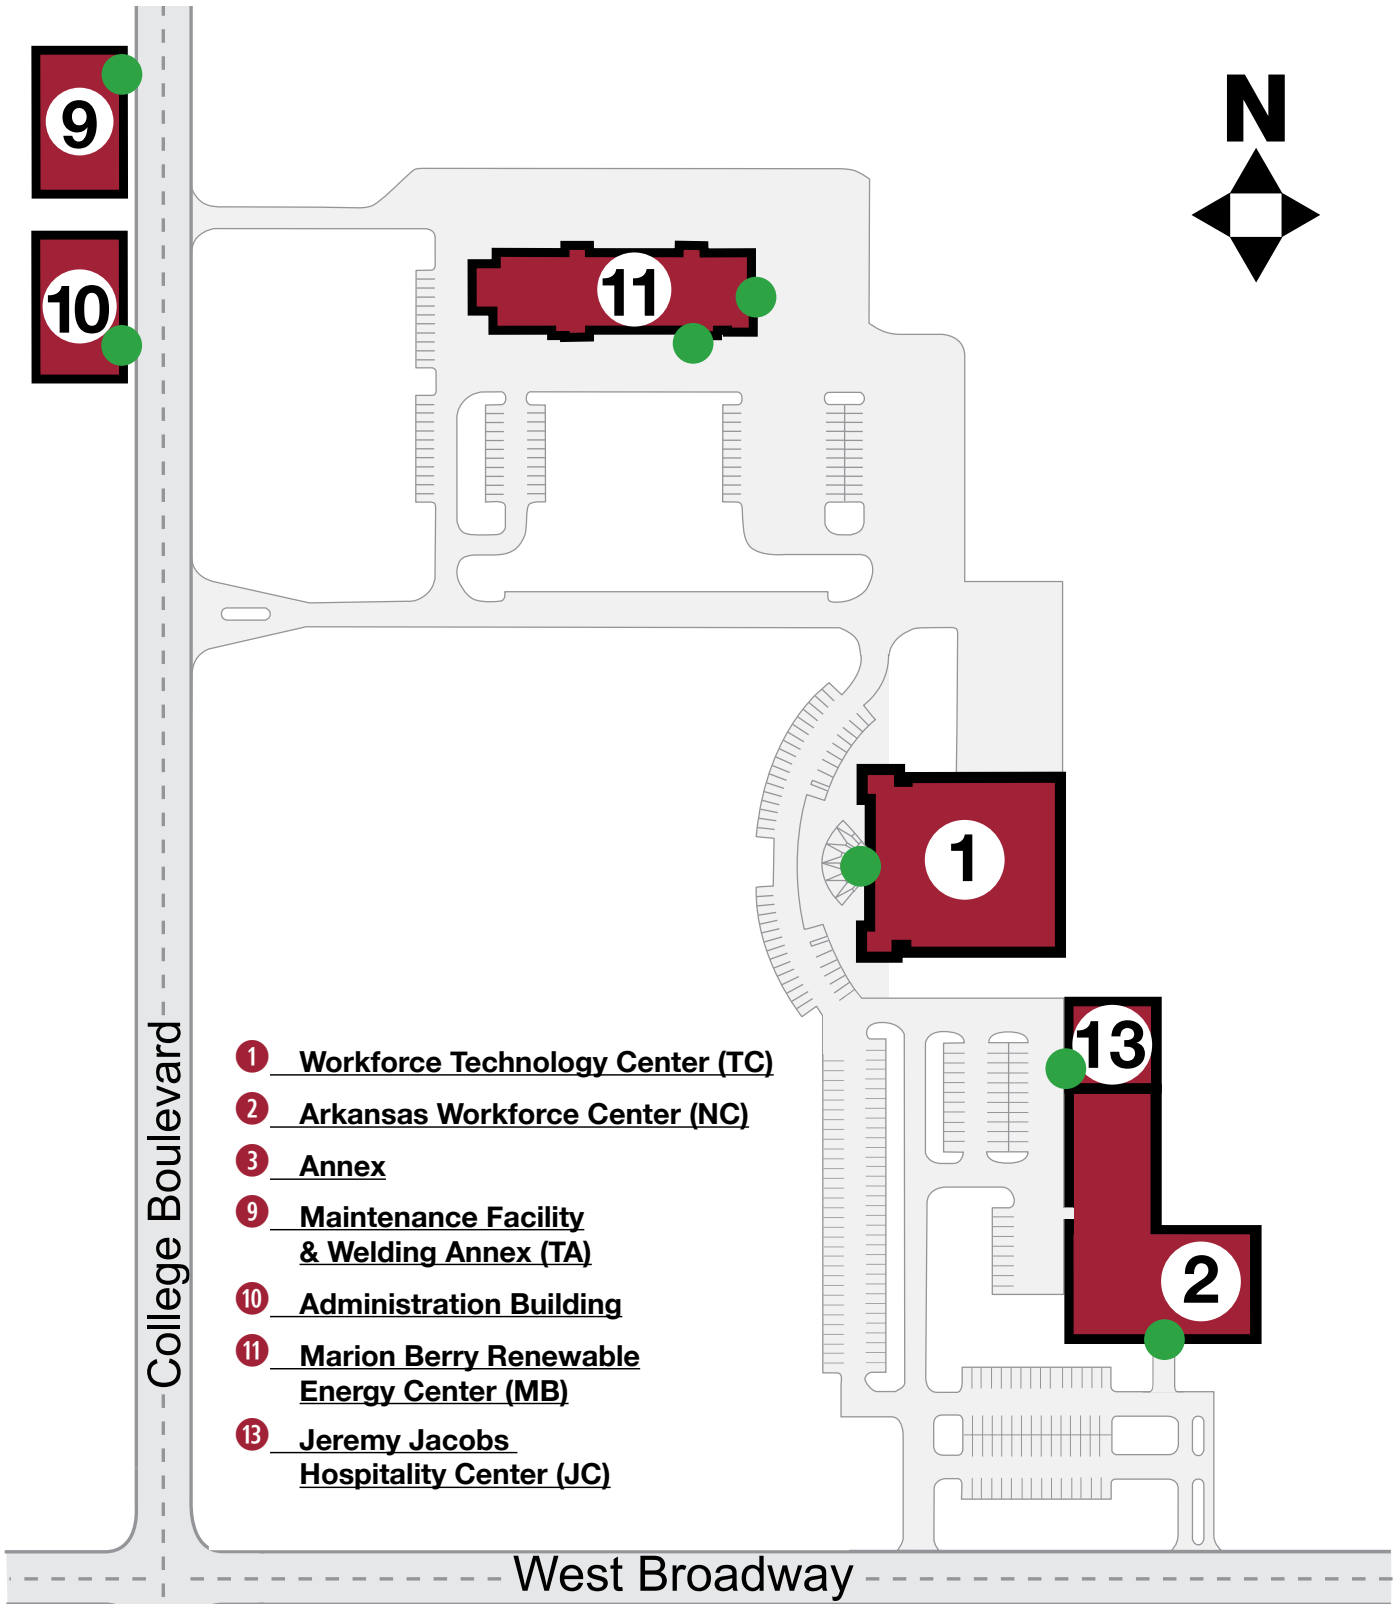

Campus Map – North

 Denotes accessible entry point into a building

Campus Map – South

● Denotes accessible entry point into a building

4 University Center (UC)

5 Donald W. Reynolds Center (RC)

6 Magruder Hall (MH)

7 Southland Greyhound
Science Center (SG)

8 Allied Health Center (AH)

12 Glen F. Fenter Athletic Complex (WC)

14 FedEx Aviation Technology Center (FX)