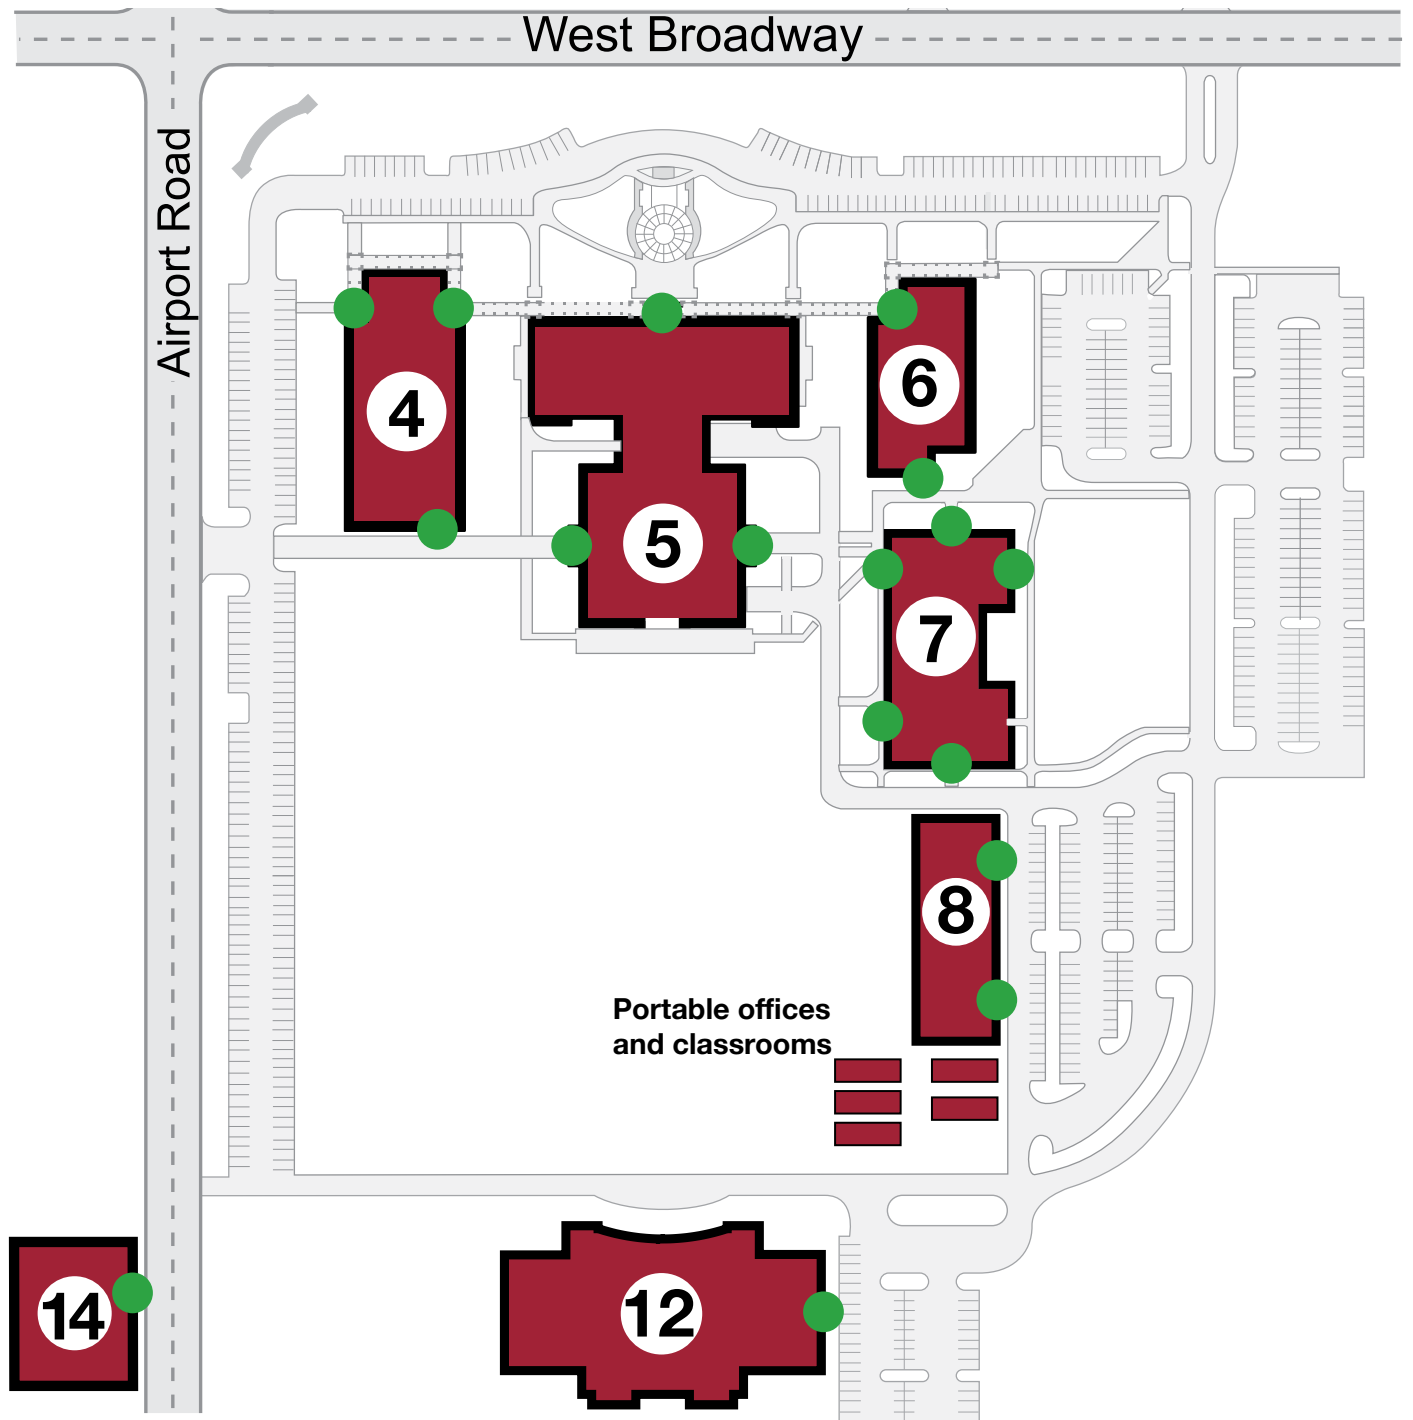

Campus Map – North

 Denotes accessible entry point into a building

Campus Map – South

● Denotes accessible entry point into a building

4 University Center (UC)

5 Donald W. Reynolds Center (RC)

6 Magruder Hall (MH)

7 Southland Greyhound
Science Center (SG)

8 Allied Health Center (AH)

12 Glen F. Fenter Athletic Complex (WC)

14 FedEx Aviation Technology Center (FX)